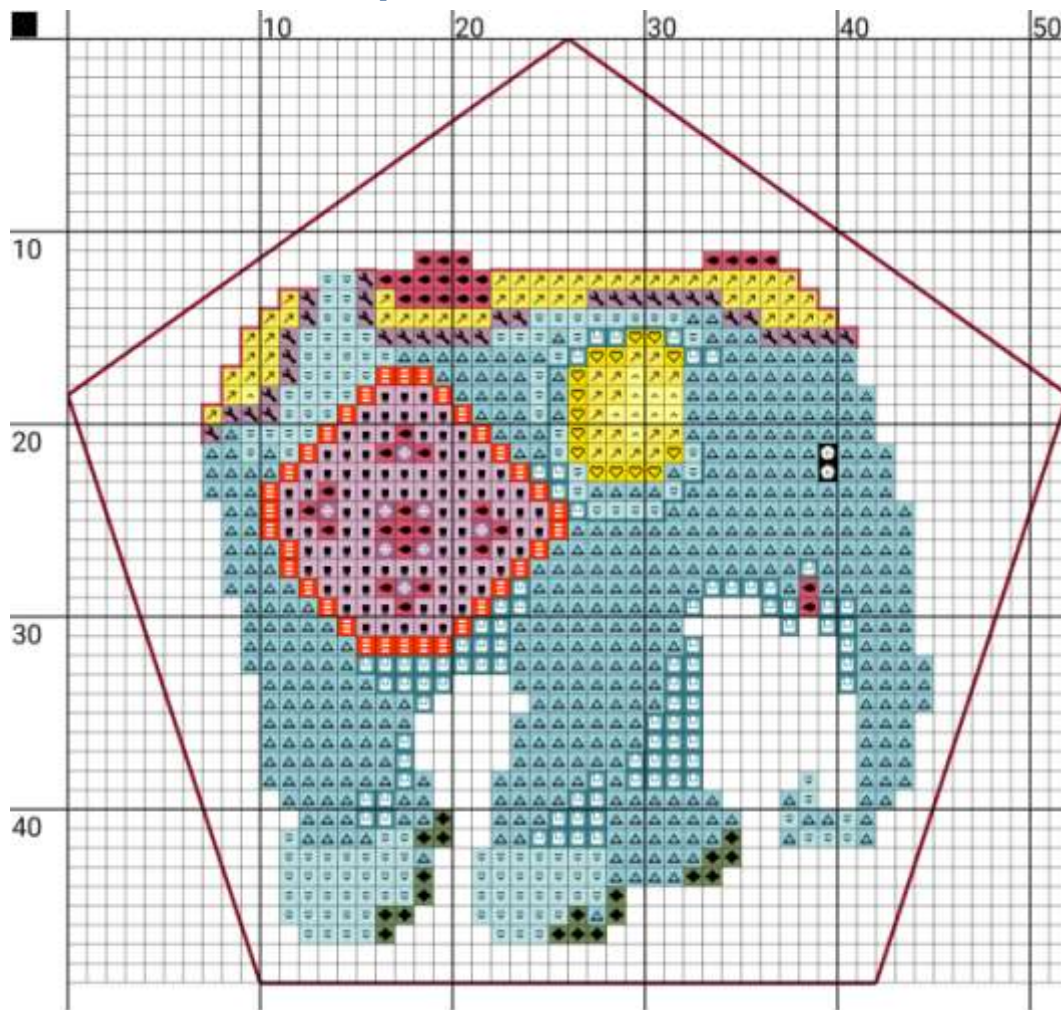

# Olifant – China / India

- |   |   |
|---|---|
|  310 Black (2)                 |  815 Garnet Medium (8)           |
|  553 Violet (8)                |  3832 Raspberry Medium (61)      |
|  3836 Grape Light (35)         |  554 Violet Light (95)           |
|  445 Lemon Light (10)          |  606 Orange-Red Bright (34)      |
|  973 Canary Bright (15)        |  307 Lemon (66)                  |
|  3766 Peacock Blue Light (458) |  3811 Turquoise Very Light (129) |
|  988 Forest Green Med (19)     |  3810 Turquoise Dark (99)        |